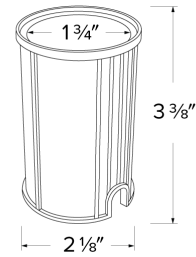

In-Ground Sleeve

ELCO's energy efficient In-Ground LED fixtures are water and weather resistant making them the perfect lighting solution for virtually any in-ground application.

Features

- Weather resistant in-ground sleeve
- Suitable for concrete or soil installation

Dimensions

Product Numbers

Item	Description
ELIGRH	Sleeve