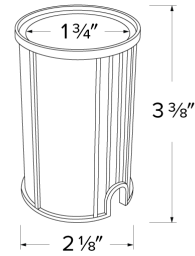

In-Ground Sleeve

ELCO's energy efficient In-Ground LED fixtures are water and weather resistant making them the perfect lighting solution for virtually any in-ground application.

Features

- Weather resistant in-ground sleeve
- Suitable for concrete or soil installation

Dimensions

Product Numbers

Item	Description
ELIGRH	Sleeve