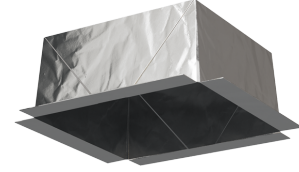

Flexible MICA Fire Enclosure for Recessed Fixtures

Features

Fire Enclosure provides fire barrier around recessed lights. It also can be used as vapor barrier for other openings.

Can be installed before or after recessed fixture installation.

Easy installation reduce labor costs significantly.

2" wide nailing flange on all sides.

To be used with Mica tape (FIRETAPE sold separately) to seal the power feeding point.

ETL approved 1 hour fire rating.

FIREENCL Fits both 16" and 24" on-center ceiling constructions.

FIREENCL-S Fits in 2x8 construction.

Install easily with drywall screws with flat washers, nails or staples.

Meets the specifications of: cUL 263, ASTM E119. Install easily with drywall screws with flat washers, nails or staples.

FIREENCL dimensions

FIREENCL-S dimensions

Product Number

Item	Description
FIREENCL-S	Shallow Flexible Mica Fire Enclosure for Recessed Fixtures