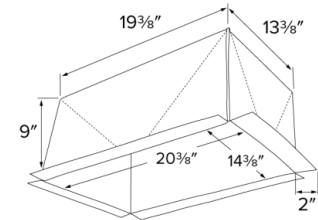

FIREENCL dimensions

FIREENCL-S dimensions