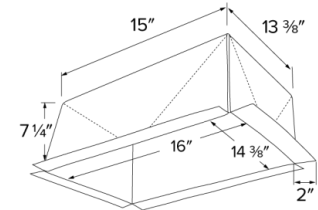

FIREENCL Fits both 16" and 24" on-center ceiling constructions.

FIREENCL-S Fits in 2x8 construction.

Install easily with drywall screws with flat washers, nails or staples.

Meets the specifications of: cUL 263, ASTM E119. Install easily with drywall screws with flat washers, nails or staples.

FIREENCL dimensions

FIREENCL-S dimensions

Product Number

Item	Description
FIREENCL-S	Shallow Flexible Mica Fire Enclosure for Recessed Fixtures