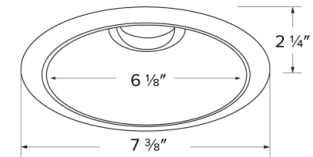

Chrome Reflector w/White Trim

Chrome Reflector w/Nickel Trim

Haze Reflector w/White Trim

Dimensions

Product Number

Item	Finish
ELK610HW	Haze with White Trim

Product Number Builder

Example: **ELK610WW**