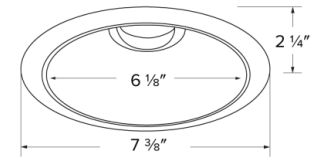

Chrome Reflector
w/White Trim

Chrome Reflector
w/Nickel Trim

Haze Reflector
w/White Trim

Dimensions

Product Number

Item	Finish
ELK610CW	Chrome with White Trim

Product Number Builder Example: **ELK610WW**

6" Koto™ Flexa™ Trim