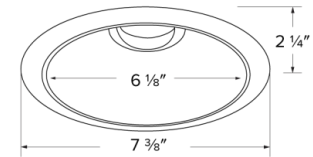

## Features

- 2 Piece Flexa™ trims for maximum design flexibility.
- Convenient twist-lock design for ease of installation.
- Diecast construction for lasting quality.
- 7 3/8" O.D. - 2 1/4" H

## Dimensions