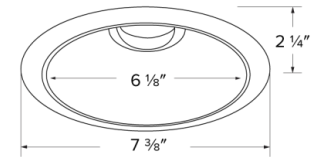

Chrome Reflector w/White Trim

Chrome Reflector w/Nickel Trim

Haze Reflector w/White Trim

Dimensions

Product Number

Item	Finish
ELK610BW	Black with White Trim

Product Number Builder Example: **ELK610WW**

6" Koto™ Flexa™ Trim