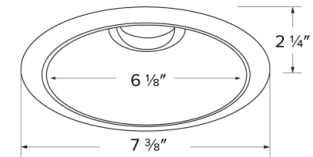

Chrome Reflector w/White Trim

Chrome Reflector w/Nickel Trim

Haze Reflector w/White Trim

Dimensions

Product Number

Item	Finish
ELK610BW	Black with White Trim

Product Number Builder

Example: **ELK610WW**