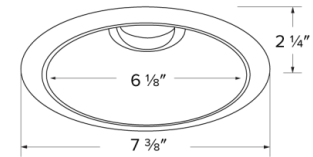

Chrome Reflector w/White Trim

Chrome Reflector w/Nickel Trim

Haze Reflector w/White Trim

Dimensions

Product Number

Item	Finish
ELK610BB	All Black

Product Number Builder Example: **ELK610WW**

6" Koto™ Flexa™ Trim