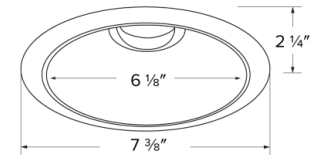

Chrome Reflector w/White Trim

Chrome Reflector w/Nickel Trim

Haze Reflector w/White Trim

Dimensions

Product Numbers

Item	Finish
ELK610WW	All White
ELK610BB	All Black
ELK610BZBZ	All Bronze
ELK610BW	Black with White Trim
ELK610CC	All Chrome
ELK610CW	Chrome with White Trim