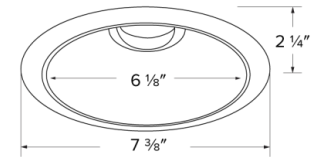

Chrome Reflector
w/White Trim

Chrome Reflector
w/Nickel Trim

Haze Reflector
w/White Trim

Dimensions

Product Numbers

Item	Finish
ELK610WW	All White
ELK610BB	All Black
ELK610BZBZ	All Bronze
ELK610BW	Black with White Trim
ELK610CC	All Chrome
ELK610CW	Chrome with White Trim