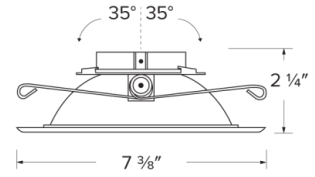

Technical Details

Construction: Precisely spun aluminum reflector with a powder-coated finish.

Installation: Twist-on design allows for easy mounting onto the Koto™ LED Module. Clips securely mount trim into the housing and keeps ring flush with ceiling.

Dimensions

Side View

Product Number

Item	Finish
ELK629WW	All White

Product Number Builder Example: **ELK629WW**

Flexa™ 6" Adjustable Round Reflector

Reflector Finish

Ring Finish