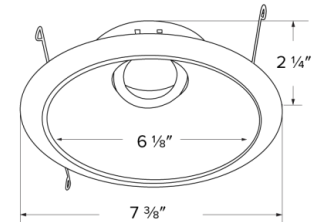

Technical Details

Construction: Precisely spun aluminum reflector with a powder-coated finish.

Installation: Twist-on design allows for easy mounting onto the Koto™ LED Module. Clips securely mount trim into the housing and keeps ring flush with ceiling.

Dimensions

Side View

Product Number

Item	Finish
ELK629WW	All White

Product Number Builder Example: **ELK629WW**

Flexa™ 6" Adjustable Round Reflector

Reflector Finish

Ring Finish