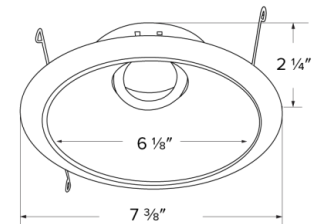

Dimensions

Side View

Product Number

Item	Finish
ELK629CW	Chrome with White Trim

Product Number Builder Example: **ELK629WW**

Flexa™ 6" Adjustable Round Reflector

Reflector Finish

Ring Finish