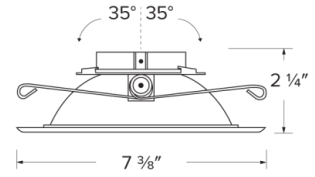

Technical Details

Construction: Precisely spun aluminum reflector with a powder-coated finish.

Installation: Twist-on design allows for easy mounting onto the Koto™ LED Module. Clips securely mount trim into the housing and keeps ring flush with ceiling.

Dimensions

Side View

Product Number

Item	Finish
ELK629CW	Chrome with White Trim

Product Number Builder Example: **ELK629WW**

Flexa™ 6" Adjustable Round Reflector

Reflector Finish

Ring Finish