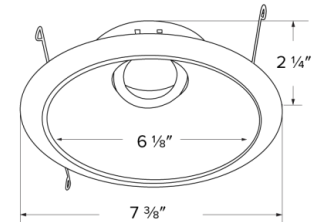

Technical Details

Construction: Precisely spun aluminum reflector with a powder-coated finish.

Installation: Twist-on design allows for easy mounting onto the Koto™ LED Module. Clips securely mount trim into the housing and keeps ring flush with ceiling.

Dimensions

Side View

Product Number

Item	Finish
ELK629BZBZ	All Bronze

Product Number Builder Example: **ELK629WW**

Flexa™ 6" Adjustable Round Reflector

Reflector Finish

Ring Finish