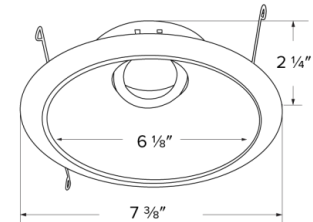

Technical Details

Construction: Precisely spun aluminum reflector with a powder-coated finish.

Installation: Twist-on design allows for easy mounting onto the Koto™ LED Module. Clips securely mount trim into the housing and keeps ring flush with ceiling.

Dimensions

Side View

Product Number

Item	Finish
ELK629BW	Black with White Trim

Product Number Builder Example: **ELK629WW**

Flexa™ 6" Adjustable Round Reflector

Reflector Finish

Ring Finish