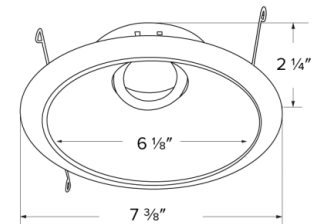

Dimensions

Side View

Product Number

Item	Finish
ELK629BW	Black with White Trim

Product Number Builder Example: **ELK629WW**

Flexa™ 6" Adjustable Round Reflector

Reflector Finish

Ring Finish