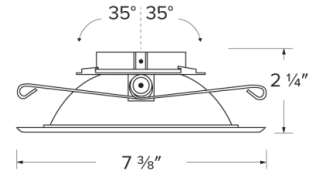

Technical Details

Construction: Precisely spun aluminum reflector with a powder-coated finish.

Installation: Twist-on design allows for easy mounting onto the Koto™ LED Module. Clips securely mount trim into the housing and keeps ring flush with ceiling.

Dimensions

Side View

Product Number

Item	Finish
ELK629BW	Black with White Trim

Product Number Builder Example: **ELK629WW**

Flexa™ 6" Adjustable Round Reflector

Reflector Finish

Ring Finish