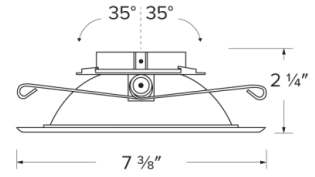

Technical Details

Construction: Precisely spun aluminum reflector with a powder-coated finish.

Installation: Twist-on design allows for easy mounting onto the Koto™ LED Module. Clips securely mount trim into the housing and keeps ring flush with ceiling.

Dimensions

Side View

Product Number

Item	Finish
ELK629BB	All Black

Product Number Builder Example: **ELK629WW**

Flexa™ 6" Adjustable Round Reflector

Reflector Finish

Ring Finish