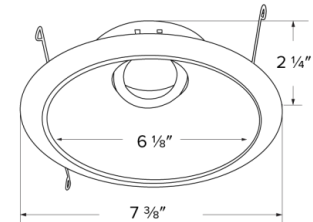

Technical Details

Construction: Precisely spun aluminum reflector with a powder-coated finish.

Installation: Twist-on design allows for easy mounting onto the Koto™ LED Module. Clips securely mount trim into the housing and keeps ring flush with ceiling.

Dimensions

Side View

Product Number

Item	Finish
ELK629BB	All Black

Product Number Builder Example: **ELK629WW**

Flexa™ 6" Adjustable Round Reflector

Reflector Finish

Ring Finish