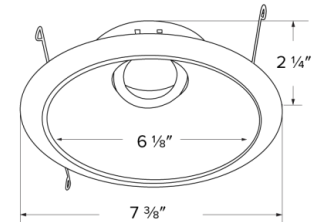

Dimensions