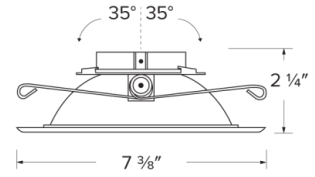

Product Numbers

Item	Finish
ELK629WW	All White
ELK629BW	Black with White Trim
ELK629BZBZ	All Bronze
ELK629CW	Chrome with White Trim
ELK629HW	Haze with White Trim
ELK629BB	All Black

Product Number Builder Example: ELK629WW

Flexa™ 6" Adjustable Round Reflector

Reflector Finish

Ring Finish

ELK629

- **W** White
- **B** Black
- **BZ** Bronze
- **C** Chrome
- **H** Haze

- **W** White
- **BZ** Bronze
- **B** Black