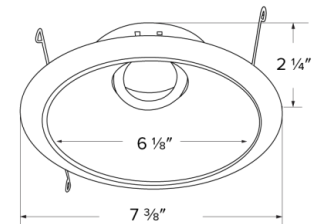

Dimensions

Side View

Product Numbers

Item	Finish
ELK629WW	All White
ELK629BW	Black with White Trim
ELK629BZBZ	All Bronze
ELK629CW	Chrome with White Trim
ELK629HW	Haze with White Trim
ELK629BB	All Black

Product Number Builder Example: ELK629WW