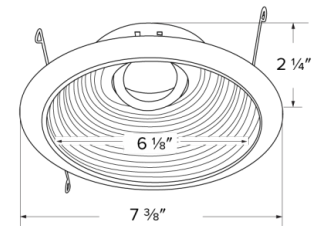

Dimensions