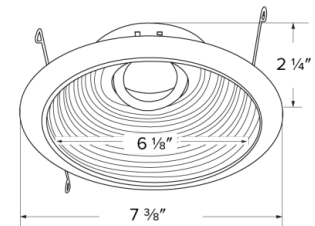

Dimensions

Side View