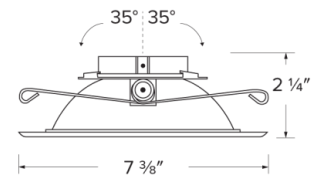

Flexa™ 6" Adjustable Round Baffle Trim for Koto™ Module

Mix and match any ring finish with any reflector finish

Features

- 2 Piece Flexa™ trims for maximum design flexibility.
- Convenient twist-lock design for ease of installation.
- Diecast construction for lasting quality.
- O.D.: 7 3/8".
- 35° tilt

Technical Details

Construction: Precisely spun aluminum baffle with a powder-coated finish.

Installation: Twist-on design allows for easy mounting onto the Koto™ LED Module. Clips securely mount trim into the housing and keeps ring flush with ceiling.

Compatible Module: Koto™ LED Modules (ELK07, ELK09, ELK19, ELK21 Series)

Options

Dimensions

Side View