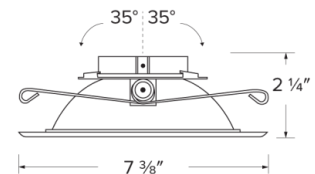

Flexa™ 6" Adjustable Round Baffle Trim for Koto™ Module

Mix and match any ring finish with any reflector finish

Features

- 2 Piece Flexa™ trims for maximum design flexibility.
- Convenient twist-lock design for ease of installation.
- Diecast construction for lasting quality.
- O.D.: 7 3/8".

Technical Details

Construction: Precisely spun aluminum baffle with a powder-coated finish.

Installation: Twist-on design allows for easy mounting onto the Koto™ LED Module. Clips securely mount trim into the housing and keeps ring flush with ceiling.

Compatible Module: Koto™ LED Modules (ELK07, ELK09, ELK19, ELK21 Series)

Options

Dimensions

Side View