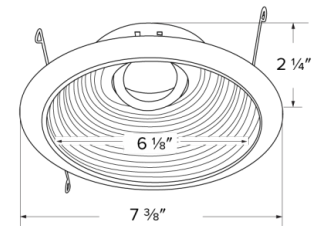

Dimensions

Side View