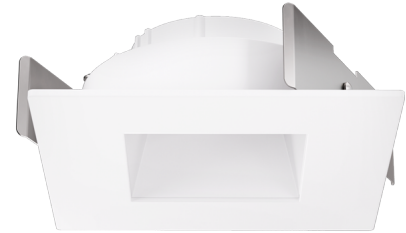

Flexa™ 4" Square Reflector for Koto™ Module

Mix and match any ring finish with any reflector or baffle finish

Features

- 2 Piece Flexa™ trims for maximum design flexibility.
- Convenient twist-lock design for ease of installation.
- Diecast construction for lasting quality.
- 4 3/4" O.D. - 2 3/8" I.D. - 1 1/8" H.
- **Square trim recommended for New Construction Housings only**
- Wet location rated.

**Haze Reflector w/
White Trim**

Technical Details

Construction: Diecast aluminum with a powder coated finish.

Installation: Twist-lock design allows for easy mounting onto the Koto™ LED Module. Clips securely mount trim into the housing and keeps ring flush with ceiling.