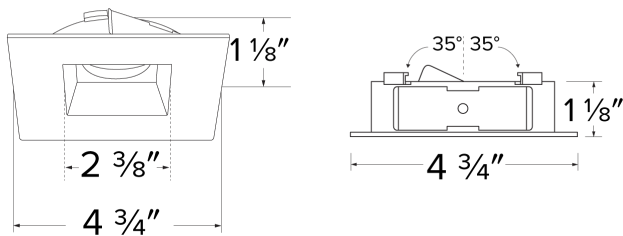

Dimensions:

Product Number

Item	Finish
ELK4741HW	Haze with White Trim