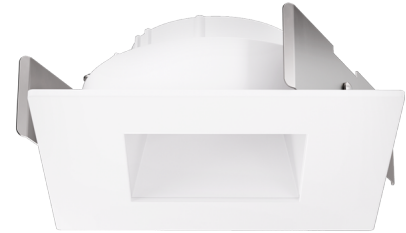

Flexa™ 4" Square Reflector for Koto™ Module

Mix and match any ring finish with any reflector or baffle finish

Features

- 2 Piece Flexa™ trims for maximum design flexibility.
- Convenient twist-lock design for ease of installation.
- Diecast construction for lasting quality.
- 4 3/4" O.D. - 2 3/8" I.D. - 1 1/8" H.
- **Square trim recommended for New Construction Housings only**
- Wet location rated.

Specifications

Wet Location cUL Listed

Options

All White

All Black

All Bronze

Black Reflector w/
White Trim

Chrome Reflector
w/ White Trim

Haze Reflector w/
White Trim

Technical Details

Construction: Diecast aluminum with a powder coated finish.

Installation: Twist-lock design allows for easy mounting onto the Koto™ LED Module. Clips securely mount trim into the housing and keeps ring flush with ceiling.