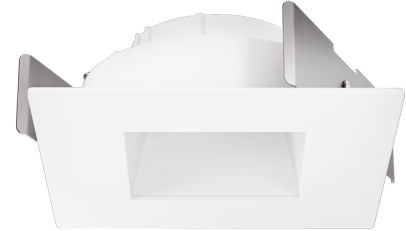

Flexa™ 4" Square Reflector for Koto™ Module

Mix and match any ring finish with any reflector or baffle finish

Features

- 2 Piece Flexa™ trims for maximum design flexibility.
- Convenient twist-lock design for ease of installation.
- Diecast construction for lasting quality.
- 4 3/4" O.D. - 2 3/8" I.D. - 1 1/8" H.
- **Square trim recommended for New Construction Housings only**
- Wet location rated.

Haze Reflector w/
White Trim

Technical Details

Construction: Diecast aluminum with a powder coated finish.

Installation: Twist-lock design allows for easy mounting onto the Koto™ LED Module. Clips securely mount trim into the housing and keeps ring flush with ceiling.

Lamp: Koto™ LED Module.

Dimensions:

Product Number

Item	Finish
ELK4741CW	Chrome with White Trim

Product Number Builder

Example: **ELK4741WW**

4 Koto™ Flexa Trim

Style