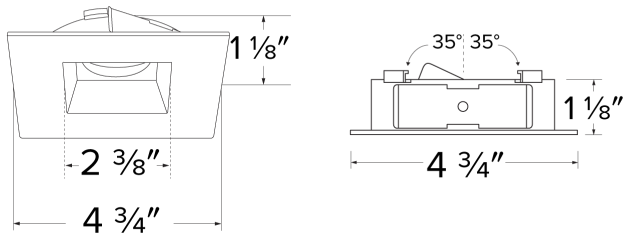

Dimensions:

Product Number

Item	Finish
ELK4741BZBZ	All Bronze