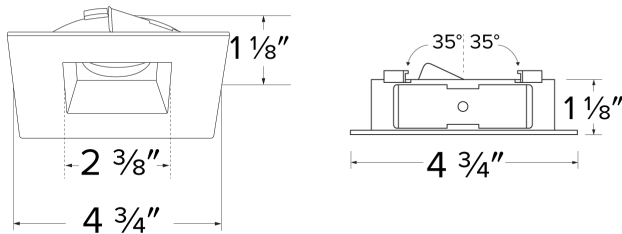

## Features

- 2 Piece Flexa™ trims for maximum design flexibility.
- Convenient twist-lock design for ease of installation.
- Diecast construction for lasting quality.
- 4 3/4" O.D. - 2 3/8" I.D. - 1 1/8" H.
- **Square trim recommended for New Construction Housings only**
- Wet location rated.

### Dimensions: