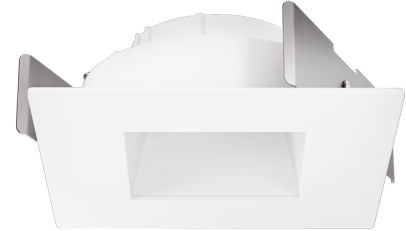

Flexa™ 4" Square Reflector for Koto™ Module

Mix and match any ring finish with any reflector or baffle finish

Features

- 2 Piece Flexa™ trims for maximum design flexibility.
- Convenient twist-lock design for ease of installation.
- Diecast construction for lasting quality.
- 4 3/4" O.D. - 2 3/8" I.D. - 1 1/8" H.
- **Square trim recommended for New Construction Housings only**
- Wet location rated.

Haze Reflector w/
White Trim

Technical Details

Construction: Diecast aluminum with a powder coated finish.

Installation: Twist-lock design allows for easy mounting onto the Koto™ LED Module. Clips securely mount trim into the housing and keeps ring flush with ceiling.