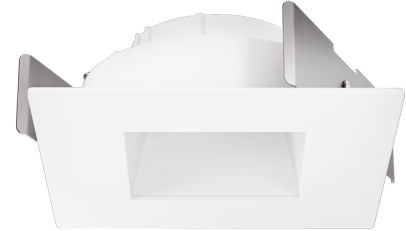

Flexa™ 4" Square Reflector for Koto™ Module

Mix and match any ring finish with any reflector or baffle finish

Features

- 2 Piece Flexa™ trims for maximum design flexibility.
- Convenient twist-lock design for ease of installation.
- Diecast construction for lasting quality.
- 4 3/4" O.D. - 2 3/8" I.D. - 1 1/8" H.
- **Square trim recommended for New Construction Housings only**
- Wet location rated.

Haze Reflector w/ White Trim

Technical Details

Construction: Diecast aluminum with a powder coated finish.

Installation: Twist-lock design allows for easy mounting onto the Koto™ LED Module. Clips securely mount trim into the housing and keeps ring flush with ceiling.

Lamp: Koto™ LED Module.

Dimensions:

Product Number

Item	Finish
ELK4741BW	Black with White Trim

Product Number Builder

Example: **ELK4741WW**

4 Koto™ Flexa Trim

Style