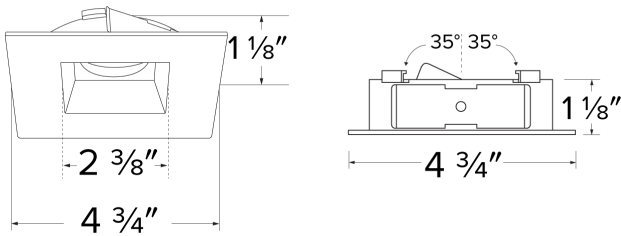

Dimensions:

Product Number

Item	Finish
ELK4741BW	Black with White Trim