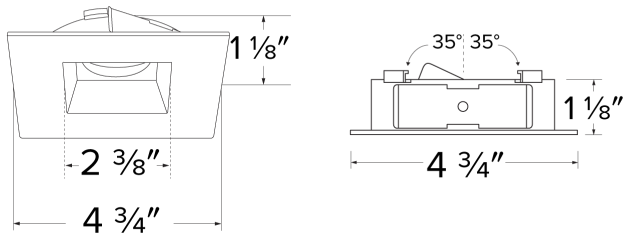

Dimensions:

Product Number

Item	Finish
ELK4741BB	All Black