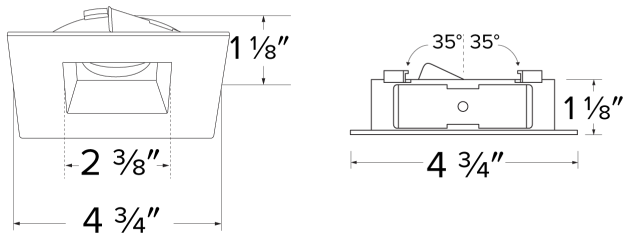

## Features

- 2 Piece Flexa™ trims for maximum design flexibility.
- Convenient twist-lock design for ease of installation.
- Diecast construction for lasting quality.
- 4 3/4" O.D. - 2 3/8" I.D. - 1 1/8" H.
- **Square trim recommended for New Construction Housings only**
- Wet location rated.

### Dimensions: