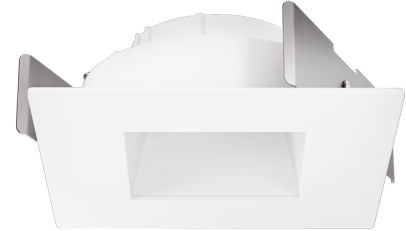

# Flexa™ 4" Square Reflector for Koto™ Module

Mix and match any ring finish with any reflector or baffle finish

## Features

- 2 Piece Flexa™ trims for maximum design flexibility.
- Convenient twist-lock design for ease of installation.
- Diecast construction for lasting quality.
- 4 3/4" O.D. - 2 3/8" I.D. - 1 1/8" H.
- **Square trim recommended for New Construction Housings only**
- Wet location rated.

## Technical Details

**Construction:** Diecast aluminum with a powder coated finish.

**Installation:** Twist-lock design allows for easy mounting onto the Koto™ LED Module. Clips securely mount trim into the housing and keeps ring flush with ceiling.