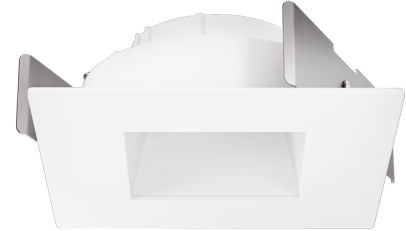

Flexa™ 4" Square Reflector for Koto™ Module

Mix and match any ring finish with any reflector or baffle finish

Features

- 2 Piece Flexa™ trims for maximum design flexibility.
- Convenient twist-lock design for ease of installation.
- Diecast construction for lasting quality.
- 4 3/4" O.D. - 2 3/8" I.D. - 1 1/8" H.
- **Square trim recommended for New Construction Housings only**
- Wet location rated.

**Haze Reflector w/
White Trim**

Technical Details

Construction: Diecast aluminum with a powder coated finish.

Installation: Twist-lock design allows for easy mounting onto the Koto™ LED Module. Clips securely mount trim into the housing and keeps ring flush with ceiling.