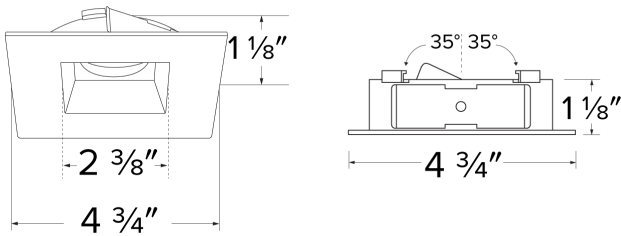

## Features

- 2 Piece Flexa™ trims for maximum design flexibility.
- Convenient twist-lock design for ease of installation.
- Diecast construction for lasting quality.
- 4 3/4" O.D. - 2 3/8" I.D. - 1 1/8" H.
- **Square trim recommended for New Construction Housings only**
- Wet location rated.

### Dimensions: