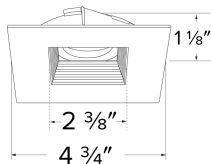

Technical Details

Construction: Diecast aluminum with a powder coated finish.

Installation: Twist-lock design allows for easy mounting onto the Koto™ LED Module. Clips securely mount trim into the housing and keeps ring flush with ceiling.

Lamp: Koto™ LED Module.