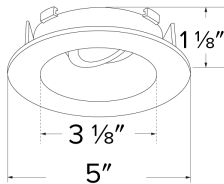

Technical Details

Construction: Diecast aluminum with a powder coated finish.

Installation: Twist-lock design allows for easy mounting onto the Koto™ LED Module. Clips securely mount trim into the housing and keeps ring flush with ceiling.

Lamp: Koto™ LED Module.

Dimensions: