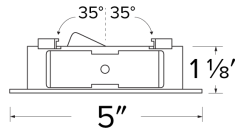

Product Number

Item	Finish
ELK4721BZBZ	All Bronze

Product Number Builder Example: ELK4721WW

4" Koto™ Flexa™ Trim

Style

Style Finish

Ring Finish

ELK472

1 Reflector

W All White
B All Black
BZ All Bronze

W All White
B All Black
BZ All Bronze