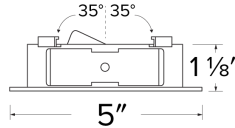

Product Numbers

Item	Finish
ELK4721WW	All White
ELK4721BB	All Black
ELK4721BZBZ	All Bronze
ELK4721BW	Black with White Trim

Product Number Builder Example: ELK4721WW

4" Koto™ Flexa™ Trim

Style

Style Finish

Ring Finish

ELK472

1 Reflector

W All White
B All Black
BZ All Bronze

W All White
B All Black
BZ All Bronze