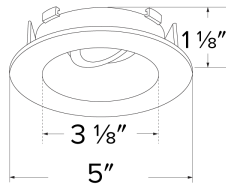

Technical Details

Construction: Diecast aluminum with a powder coated finish.

Installation: Twist-lock design allows for easy mounting onto the Koto™ LED Module. Clips securely mount trim into the housing and keeps ring flush with ceiling.

Lamp: Koto™ LED Module.

Dimensions: