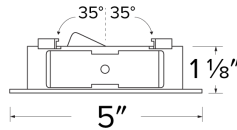

Product Numbers

Item	Finish
ELK4721WW	All White
ELK4721BB	All Black
ELK4721BZBZ	All Bronze
ELK4721BW	Black with White Trim

Product Number Builder Example: ELK4721WW

4" Koto™ Flexa™ Trim

Style

Style Finish

Ring Finish

ELK472

1 Reflector

W All White
B All Black
BZ All Bronze

W All White
B All Black
BZ All Bronze