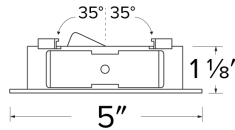

Product Numbers

Item	Finish
ELK4721WW	All White
ELK4721BB	All Black
ELK4721BZBZ	All Bronze
ELK4721BW	Black with White Trim

Product Number Builder Example: ELK4721WW

4" Koto™ Flexa™ Trim

Style

Style Finish

Ring Finish

ELK472

1 Reflector

W All White
B All Black
BZ All Bronze

W All White
B All Black
BZ All Bronze