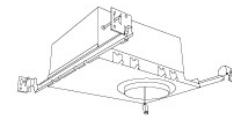

4" R-60 Spray Foam Insulation Housing
New Construction

CAT NO.	SPECIFICATIONS
EL490AJICA	Maximum Adjustability, For use in R60 or Chicago plenum applications