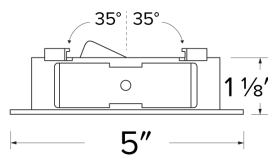

Technical Details

Construction: Diecast aluminum with a powder coated finish.

Installation: Twist-lock design allows for easy mounting onto the Koto™ LED Module. Clips securely mount trim into the housing and keeps ring flush with ceiling.

Lamp: Koto™ LED Module.