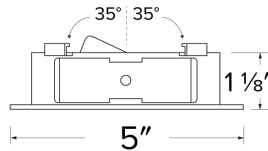

Technical Details

Construction: Diecast aluminum with a powder coated finish.

Installation: Twist-lock design allows for easy mounting onto the Koto™ LED Module. Clips securely mount trim into the housing and keeps ring flush with ceiling.

Lamp: Koto™ LED Module.