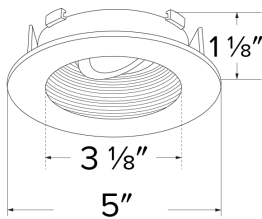

Technical Details

Construction: Diecast aluminum with a powder coated finish.

Installation: Twist-lock design allows for easy mounting onto the Koto™ LED Module. Clips securely mount trim into the housing and keeps ring flush with ceiling.

Lamp: Koto™ LED Module.