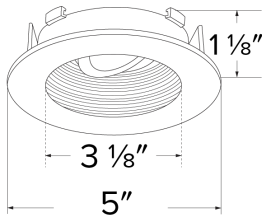

Technical Details

Construction: Diecast aluminum with a powder coated finish.

Installation: Twist-lock design allows for easy mounting onto the Koto™ LED Module. Clips securely mount trim into the housing and keeps ring flush with ceiling.

Lamp: Koto™ LED Module.