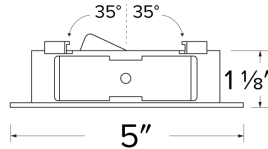

Technical Details

Construction: Diecast aluminum with a powder coated finish.

Installation: Twist-lock design allows for easy mounting onto the Koto™ LED Module. Clips securely mount trim into the housing and keeps ring flush with ceiling.

Lamp: Koto™ LED Module.