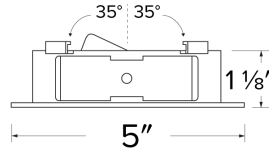

Technical Details

Construction: Diecast aluminum with a powder coated finish.

Installation: Twist-lock design allows for easy mounting onto the Koto™ LED Module. Clips securely mount trim into the housing and keeps ring flush with ceiling.

Lamp: Koto™ LED Module.