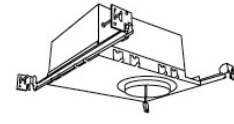

24V DC 4" R-60 Spray Foam Insulation
New Construction Housing

CAT NO.	SPECIFICATIONS
E24V490AJICA	Maximum Adjustability, For use in R60 or Chicago plenum applications <i>*Requires 24V DC Transformer</i>