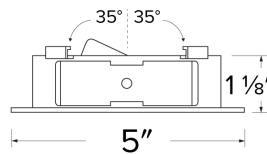

Technical Details

Construction: Diecast aluminum with a powder coated finish.

Installation: Twist-lock design allows for easy mounting onto the Koto™ LED Module. Clips securely mount trim into the housing and keeps ring flush with ceiling.

Lamp: Koto™ LED Module.