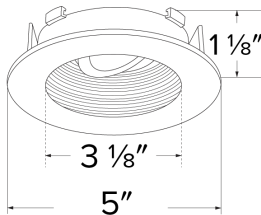

Technical Details

Construction: Diecast aluminum with a powder coated finish.

Installation: Twist-lock design allows for easy mounting onto the Koto™ LED Module. Clips securely mount trim into the housing and keeps ring flush with ceiling.

Lamp: Koto™ LED Module.