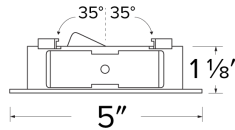

Technical Details

Construction: Diecast aluminum with a powder coated finish.

Installation: Twist-lock design allows for easy mounting onto the Koto™ LED Module. Clips securely mount trim into the housing and keeps ring flush with ceiling.

Lamp: Koto™ LED Module.