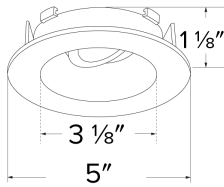

Technical Details

Construction: Diecast aluminum with a powder coated finish.

Installation: Twist-lock design allows for easy mounting onto the Koto™ LED Module. Clips securely mount trim into the housing and keeps ring flush with ceiling.

Lamp: Koto™ LED Module.