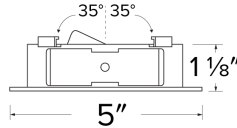

Technical Details

Construction: Diecast aluminum with a powder coated finish.

Installation: Twist-lock design allows for easy mounting onto the Koto™ LED Module. Clips securely mount trim into the housing and keeps ring flush with ceiling.

Lamp: Koto™ LED Module.