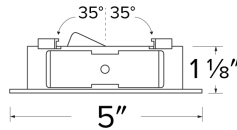

Technical Details

Construction: Diecast aluminum with a powder coated finish.

Installation: Twist-lock design allows for easy mounting onto the Koto™ LED Module. Clips securely mount trim into the housing and keeps ring flush with ceiling.

Lamp: Koto™ LED Module.