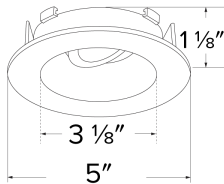

Technical Details

Construction: Diecast aluminum with a powder coated finish.

Installation: Twist-lock design allows for easy mounting onto the Koto™ LED Module. Clips securely mount trim into the housing and keeps ring flush with ceiling.

Lamp: Koto™ LED Module.