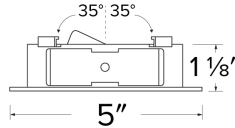

Technical Details

Construction: Diecast aluminum with a powder coated finish.

Installation: Twist-lock design allows for easy mounting onto the Koto™ LED Module. Clips securely mount trim into the housing and keeps ring flush with ceiling.

Lamp: Koto™ LED Module.