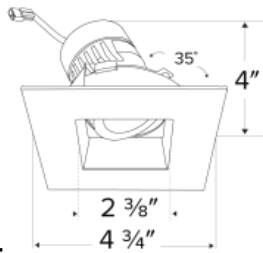

Technical Details

Construction: Diecast aluminum with a powder-coated finish.

Installation: Twist-On design allows for easy mounting onto the Koto™ LED Module.

Compatible Housing: Compatible with 4" IC and non-IC housings.

Lamp: Koto™ LED Module.