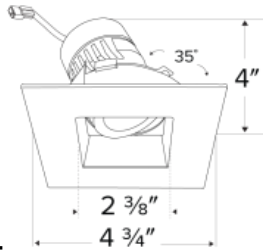

Technical Details

Construction: Diecast aluminum with a powder-coated finish.

Installation: Twist-On design allows for easy mounting onto the Koto™ LED Module.

Compatible Housing: Compatible with 4" IC and non-IC housings.

Lamp: Koto™ LED Module.

Dimensions: