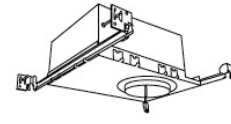

24V DC 4" R-60 Spray Foam Insulation
New Construction Housing

CAT NO.	SPECIFICATIONS
E24V490AJICA	Maximum Adjustability, For use in R60 or Chicago plenum applications <i>*Requires 24V DC Transformer</i>