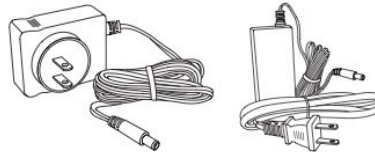

Adaptors

CAT NO.	SPECIFICATIONS
EUDRV18	18W
EUDRV45	45W
EUDRV72	72W