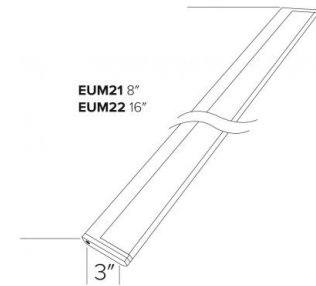

## Features

- Low profile LED Adjustable Undercabinet Light allows beam aiming for highlighting objects.
- High brightness with excellent color rendition.
- 90 ° angle tilt.
- Linkable up to 12ft with easy installation.
- Wall switch dimming, see 24V magnetic drivers under Compatible Products (sold separately).

## Dimensions

## Accessories

**Linking Cable Wire**

CAT NO.	SPECIFICATIONS
EUMC6	6" Length
EUMC12	12" Length
EUMC24	24" Length
EUMC36	36" Length

**Inline Switch with 12" Wire**

CAT NO.	SPECIFICATIONS
EUMS1	

**Inline Dimmer Switch**