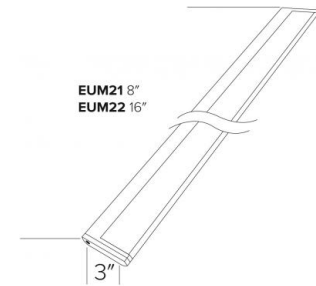

Flax™ LED Adjustable Undercabinet Lights

Features

- Low profile LED Adjustable Undercabinet Light allows beam aiming for highlighting objects.
- High brightness with excellent color rendition.
- 90 ° angle tilt.
- Linkable up to 12ft with easy installation.
- Wall switch dimming, see 24V magnetic drivers under Compatible Products (sold separately).

Specifications

Wattage	4.5W - 8.9W
Lumens	200 lm - 400 lm
Voltage	24V
Color Temp.	3000K
Lamp Type	LED
Damp Location	Listed

Dimensions

Product Numbers

Item	Description	Lamp type	Lumens	CCT	Watts	Voltage	Finish
EUM21W	8"	LED	200 lm	3000K	4.5W	24V	All White
EUM22W	16"	LED	400 lm	3000K	8.9W	24V	All White

Compatible Products

Flax™ LED Undercabinet Light

Accessories

Linking Cable Wire

CAT NO.	SPECIFICATIONS
EUMC6	6" Length
EUMC12	12" Length
EUMC24	24" Length
EUMC36	36" Length

Inline Switch with 12" Wire

CAT NO.	SPECIFICATIONS
EUMS1	