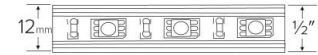

Flat 3W/ft. 120V LED Rope Light

Features

- Power cord, power connector, end caps, and mounting clips included with 30ft. roll
- In-line driver provides 120V input
- Available in custom cuts, and 30 ft. rolls
- UL Listed for use indoor and outdoor
- Max run of 30 feet
- Strip width of 12.6mm (1/2")

Specifications

Wattage	3/ftW
Lumens	240/ft lm
Voltage	120V
Lamp Type	LED
CRI	93+

Dimensions

Product Numbers

Item	Description	Lamp type	Lumens	Watts	Voltage
EDF21WW-CC	Custom Cut	LED	240/ft lm	3/ftW	120V
EDF21WW-30	30 ft. Reel	LED	240/ft lm	3/ftW	120V