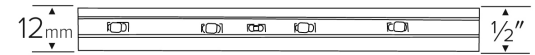

Dimensions

Product Numbers

Item	Description	Lamp type	Lumens	Watts	Voltage
EDF12WW-CC	Custom Cut	LED	45 lm	0.5W	120V
EDF11WW-CC	Custom Cut	LED	90 lm	1W	120V
EDF12WW-90	90 ft. Reel	LED	45 lm	0.5W	120V
EDF11WW-90	90 ft. Reel	LED	90 lm	1W	120V

Product Number Builder Example: EDF12WW-CC

Flat 120V Rope Light	Wattage	Color Temperature	Length
EDF			
	11 1W 12 0.5W	WW Warm White	CC Custom Cuts 90 90 ft. Reel