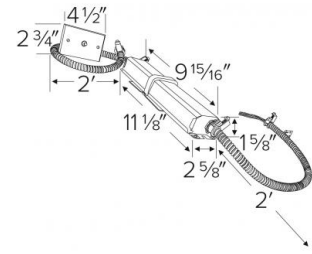

Emergency Battery Backup

Features

- Double whip.
- 90 minutes of emergency light.
- 120/277V AC, 60Hz.

Specifications

Wattage	12W
Voltage	120/277V

Dimensions

Product Number

Item	Description	Watts	Voltage
KEM-LD4	Up to 1100 lm EM output	12W	120/277V