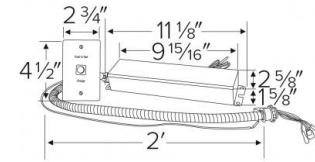

Emergency Battery Backup

Features

- Single whip for J-Box mounting.
- 90 minutes of emergency light.
- 120/277V AC, 60Hz.

Specifications

| | |
|----------------|----------|
| Wattage | 12W |
| Voltage | 120/277V |

Dimensions

Product Number

| Item | Description | Watts | Voltage |
|----------------|-------------------------|-------|----------|
| KEM-LD2 | Up to 1100 lm EM output | 12W | 120/277V |