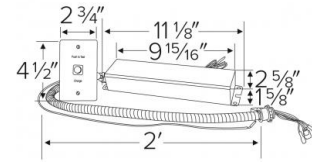

Emergency Battery Backup

Features

- Single whip for J-Box mounting.
- 90 minutes of emergency light.
- 120/277V AC, 60Hz.

Specifications

Wattage	8W
Voltage	120/277V

Dimensions

Product Number

Item	Description	Watts	Voltage
KEM-LD1	Up to 750 lm EM output	8W	120/277V