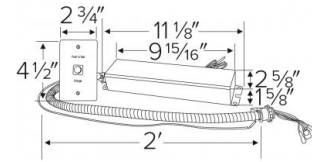

Emergency Battery Backup

Features

- Single whip for J-Box mounting.
- 90 minutes of emergency light.
- 120/277V AC, 60Hz.
- Bottom lead

Specifications

Wattage	8W - 12W
Voltage	120/277V

Dimensions

Product Numbers