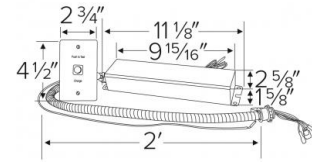

Dimensions

Product Numbers

Item	Description	Watts	Voltage
KEM-LD1	Up to 750 lm EM output	8W	120/277V
KEM-LD2	Up to 1100 lm EM output	12W	120/277V