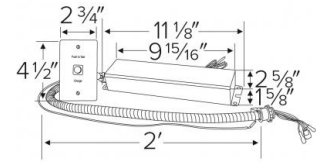

## Features

- Single whip for J-Box mounting.
- 90 minutes of emergency light.
- 120/277V AC, 60Hz.

## Dimensions