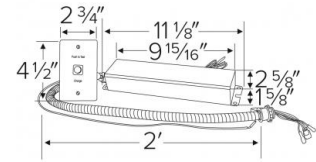

Emergency Battery Backup

Features

- Single whip for J-Box mounting.
- 90 minutes of emergency light.
- 120/277V AC, 60Hz.
- Bottom lead

Specifications

Wattage	8W - 12W
Voltage	120/277V

Dimensions

Product Numbers