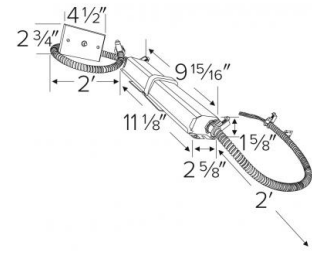

Emergency Battery Backup

Features

- Double whip.
- 90 minutes of emergency light.
- 120/277V AC, 60Hz.

Specifications

Wattage	8W - 12W
Voltage	120/277V

Dimensions

Product Numbers

Item	Description	Watts	Voltage
KEM-LD3	Up to 750 lm EM output	8W	120/277V
KEM-LD4	Up to 1100 lm EM output	12W	120/277V