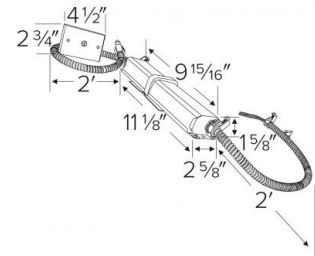

Emergency Battery Backup

Features

- Double whip.
- 90 minutes of emergency light.
- 120/277V AC, 60Hz.

Specifications

Wattage	8W - 12W
Voltage	120/277V

Dimensions

Product Numbers

Item	Description	Watts	Voltage
KEM-LD3	Up to 750 lm EM output	8W	120/277V
KEM-LD4	Up to 1100 lm EM output	12W	120/277V