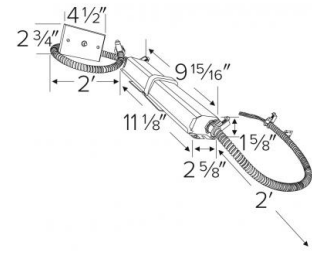

Dimensions

Product Numbers

Item	Description	Watts	Voltage
KEM-LD3	Up to 750 lm EM output	8W	120/277V
KEM-LD4	Up to 1100 lm EM output	12W	120/277V