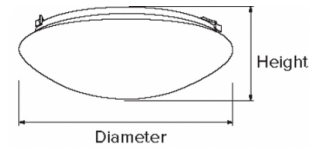

Dustin LED Standard Lumen Decorative Flush Mount Lights

Features

- LED Decorative Ceiling Mount Lights.
- Energy efficient fixture with white polycarbonate lens.
- Suitable for hard wire installation into a standard 4" Octagon or Round Junction Box.
- Meets ENERGY STAR requirements.
- CA Title 24 compliant (JA8-2016).

Specifications

Wattage	18W
Lumens	1260 lm
Voltage	120V
Color Temp.	3000K
Dimmable	Triac/ELV
Lamp Type	LED
CRI	90+
Damp Location	Listed

Size Chart

Size	Diameter	Height
12"	12 1/8"	3 3/8"
14"	14 1/8"	3 3/4"