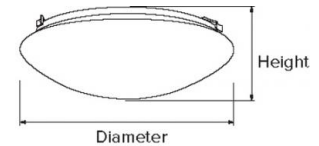

Specifications

Wattage	22W
Lumens	1540 lm
Voltage	120V
Color Temp.	4000K
Dimmable	Triac/ELV
Lamp Type	LED
CRI	90+
Damp Location	Listed

Size Chart

Size	Diameter	Height
12"	12 1/8"	3 3/8"
14"	14 1/8"	3 3/4"
16"	16 1/8"	4 3/8"