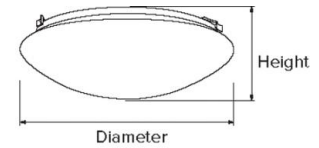

Dustin™ LED High Lumen Ceiling Light

Features

- LED Decorative Ceiling Mount Lights.
- Energy efficient fixture with white polycarbonate lens.
- Suitable for hard wire installation into a standard 4" Octagon or Round Junction Box.
- Meets ENERGY STAR requirements.
- CA Title 24 compliant (JA8-2016).

Size Chart

| Size | Diameter | Height |
|------|----------|--------|
| 12" | 12 1/8" | 3 3/8" |
| 14" | 14 1/8" | 3 3/4" |
| 16" | 16 1/8" | 4 3/8" |

Product Numbers

| Item | Description | Lamp type | Lumens | CCT | Watts | Voltage | Dimming | Finish |
|------------------|-------------|-----------|---------|-------|-------|---------|-----------|-----------|
| ELD31230W | 12" | LED | 980 lm | 3000K | 14W | 120V | Triac/ELV | All White |
| ELD31240W | 12" | LED | 980 lm | 4000K | 14W | 120V | Triac/ELV | All White |
| ELD31430W | 14" | LED | 1260 lm | 3000K | 18W | 120V | Triac/ELV | All White |
| ELD31440W | 14" | LED | 1260 lm | 4000K | 18W | 120V | Triac/ELV | All White |