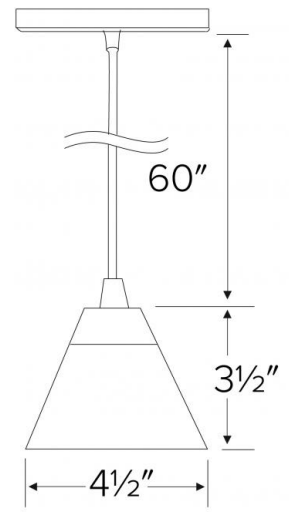

## Features

- Diffused Glass Sconce with Canopy and 60" Cord.
- Comes included with 50W, 120V J-C Lamp.

## Dimensions