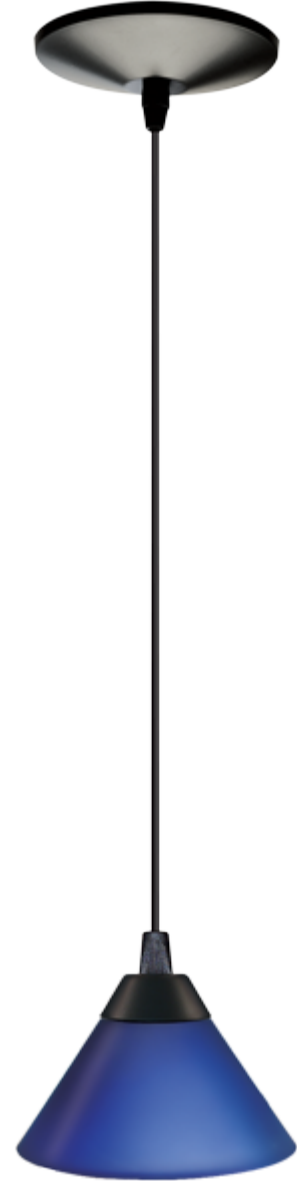

## Features

- Diffused Glass Sconce with Canopy and 60" Cord.
- Comes included with 50W, 120V J-C Lamp.

### Product Numbers

Item	Watts	Voltage	Finish
<b>EDL70BL</b>	50W	120V	Blue Glass w/Black Cord