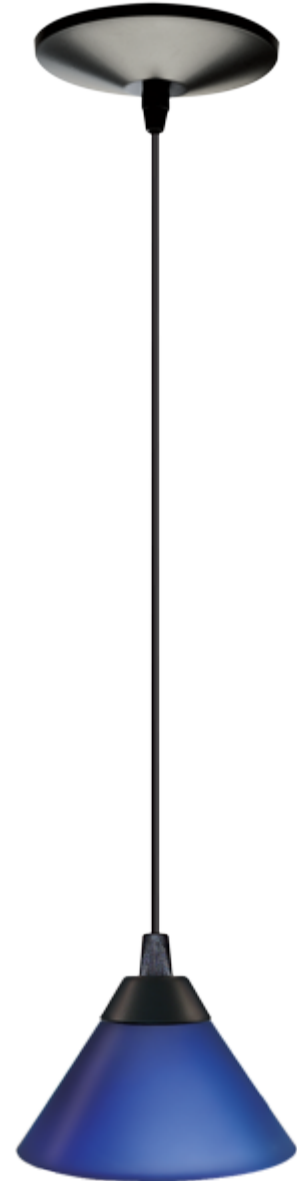

## Features

- Diffused Glass Sconce with Canopy and 60" Cord.
- Comes included with 50W, 120V J-C Lamp.

### Product Numbers

Item	Watts	Voltage	Finish
<b>EDL70BL</b>	50W	120V	Blue Glass w/Black Cord