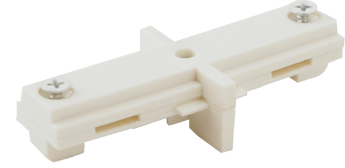

Dead Mini Connector Track Accessory

Features

Dead Mini Connector to join two track sections without conducting the power.

Options

White

Black

Bronze

Nickel

Dimensions

Product Numbers

Item	Description	Finish
EP825B	Dead Mini Connector Track Accessory	All Black
EP825N	Dead Mini Connector Track Accessory	Nickel
EP825W	Dead Mini Connector Track Accessory	All White
EP825BZ	Dead Mini Connector Track Accessory	All Bronze