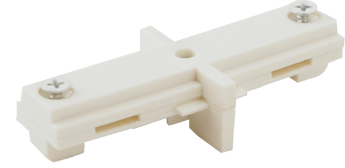

# Dead Mini Connector Track Accessory

## Features

Dead Mini Connector to join two track sections without conducting the power.