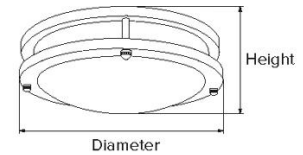

Darby LED Standard Lumen Decorative Flush Mount Lights

Features

- White polycarbonate lens.
- Contemporary double ring design.
- Fully assembled and easy to install.
- Suitable for qualified hard wire installation into a standard 4x4 junction box.
- UL listed for damp location.
- ENERGY STAR. CA Title 24 compliant (JA8-2016).

Specifications

Wattage	25W
Lumens	1700 lm
Voltage	120/277V
Color Temp.	2700K, 3000K, 3500K, 4000K, 5000K
Dimmable	Triac/ELV
Lamp Type	LED
CRI	90+
Damp Location	Listed

Size Chart

Size	Diameter	Height
10"	9 ⁷ / ₈ "	2 ³ / ₄ "
12"	12 ¹ / ₈ "	3 ³ / ₈ "
14"	14 ¹ / ₈ "	3 ³ / ₄ "
16"	16 ¹ / ₈ "	4 ³ / ₈ "
18"	18 ¹ / ₈ "	4 ³ / ₄ "