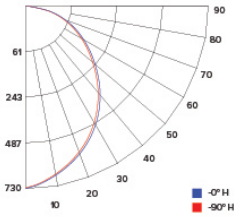

Photometric Report

Darby LED Standard Lumen Decorative Flush Mount Lights

PHOTOMETRIC REPORT

Product #: ELD14CT5
 Wattage / Lumens: 18.1W / 1682.7 lm
 Luminaire LPW: 92.7 lm/W

CANDLE POWER SUMMARY

Degress Vertical	0°
0	554
5	555
15	539
25	504
35	449
45	378
55	297
65	214
75	141
85	85
90	61

ILLUMINANCE AT A DISTANCE

Distance to Target Plane	Center Beam Footcandles	Beam Diameter
4'	34.6	11.5'
6'	15.4	17.3'
8'	8.66	23.0'
10'	5.54	28.8'

ZONAL LUMEN SUMMARY

Zone	Lumens	%Luminaire
0-30°	427.9	25.4
0-40°	697.9	41.5
0-60°	1,225.4	72.8
0-90°	1,648.7	98

PHOTOMETRIC REPORT

Product #: ELD16CT5
 Wattage / Lumens: 22.4W / 2221.5 lm
 Luminaire LPW: 98.8 lm/W

CANDLE POWER SUMMARY

Degress Vertical	0°
0	727
5	722
15	697
25	645
35	568
45	471
55	363
65	258
75	169
85	100
90	72