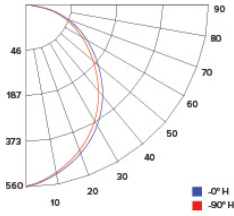

Specifications

Wattage	18W
Lumens	1425 lm
Voltage	120V
Color Temp.	4000K
Dimmable	Triac/ELV
Lamp Type	LED
CRI	90+
Damp Location	Listed

Size Chart

Size	Diameter	Height
10"	9 ⁷ / ₈ "	2 ³ / ₄ "
12"	12 ¹ / ₈ "	3 ³ / ₈ "
14"	14 ¹ / ₈ "	3 ³ / ₄ "
16"	16 ¹ / ₈ "	4 ³ / ₈ "
18"	18 ¹ / ₈ "	4 ³ / ₄ "

Product Number

Item	Description	Lamp type	Lumens	CCT	Watts	Voltage	Dimming	Finish
ELD11240W	12"	LED	1425 lm	4000K	18W	120V	Triac/ELV	Nickel

Product Number Builder Example: ELD11030W

ELCO LED Flush Mount	Diameter	Color Temp.	Finish
ELD1	<div style="border: 1px solid black; height: 20px; width: 100%;"></div> <p>10 10" 12 12" 14 14" 16 16"</p>	<div style="border: 1px solid black; height: 20px; width: 100%;"></div> <p>30 3000K 40 4000K CT5 2700-5000K</p>	<div style="border: 1px solid black; height: 20px; width: 100%;"></div> <p>W Nickel</p>

Photometric Report

Darby LED Standard Lumen Decorative Flush Mount Lights

PHOTOMETRIC REPORT

Product #: ELD14CT5
 Wattage / Lumens: 18.1W / 1682.7 lm
 Luminaire LPW: 92.7 lm/W

CANDLE POWER SUMMARY

Degress Vertical	0°
0	554
5	555
15	539
25	504
35	449
45	378
55	297
65	214
75	141
85	85
90	61