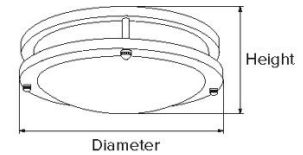

Darby LED Standard Lumen Decorative Flush Mount Lights

Features

- White polycarbonate lens.
- Contemporary double ring design.
- Fully assembled and easy to install.
- Suitable for qualified hard wire installation into a standard 4x4 junction box.
- cUL listed for damp location.
- ENERGY STAR. CA Title 24 compliant (JA8-2016).

Specifications

Wattage	18W
Lumens	1425 lm
Voltage	120V
Color Temp.	4000K
Dimmable	Triac/ELV
Lamp Type	LED
CRI	90+
Damp Location	Listed

Size Chart

Size	Diameter	Height
10"	9 ⁷ / ₈ "	2 ³ / ₄ "
12"	12 ¹ / ₈ "	3 ³ / ₈ "
14"	14 ¹ / ₈ "	3 ³ / ₄ "
16"	16 ¹ / ₈ "	4 ³ / ₈ "
18"	18 ¹ / ₈ "	4 ³ / ₄ "

Product Number

Item	Description	Lamp type	Lumens	CCT	Watts	Voltage	Dimming	Finish
ELD11240W	12"	LED	1425 lm	4000K	18W	120V	Triac/ELV	Nickel

Product Number Builder Example: ELD11030W

ELCO LED Flush Mount	Diameter	Color Temp.	Finish
ELD1	<div style="border: 1px solid black; height: 20px; width: 100%;"></div> <p>10 10" 12 12" 14 14" 16 16"</p>	<div style="border: 1px solid black; height: 20px; width: 100%;"></div> <p>30 3000K 40 4000K CT5 2700-5000K</p>	<div style="border: 1px solid black; height: 20px; width: 100%;"></div> <p>W Nickel</p>

Photometric Report

Darby LED Standard Lumen Decorative Flush Mount Lights

PHOTOMETRIC REPORT

Product #: ELD14CT5
 Wattage / Lumens: 18.1W / 1682.7 lm
 Luminaire LPW: 92.7 lm/W

CANDLE POWER SUMMARY

Degress Vertical	0°
0	554
5	555
15	539
25	504
35	449
45	378
55	297
65	214
75	141
85	85
90	61