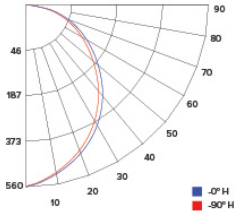

Specifications

Wattage	14W
Lumens	1075 lm
Voltage	120V
Color Temp.	4000K
Dimmable	Triac/ELV
Lamp Type	LED
CRI	90+
Damp Location	Listed

Size Chart

Size	Diameter	Height
10"	9 ⁷ / ₈ "	2 ³ / ₄ "
12"	12 ¹ / ₈ "	3 ³ / ₈ "
14"	14 ¹ / ₈ "	3 ³ / ₄ "
16"	16 ¹ / ₈ "	4 ³ / ₈ "
18"	18 ¹ / ₈ "	4 ³ / ₄ "

Product Number

Item	Description	Lamp type	Lumens	CCT	Watts	Voltage	Dimming	Finish
ELD11040W	10"	LED	1075 lm	4000K	14W	120V	Triac/ELV	Nickel

Product Number Builder Example: ELD11030W

ELCO LED Flush Mount	Diameter	Color Temp.	Finish
ELD1	<div style="border: 1px solid black; height: 20px; width: 100%;"></div> <p>10 10" 12 12" 14 14" 16 16"</p>	<div style="border: 1px solid black; height: 20px; width: 100%;"></div> <p>30 3000K 40 4000K CT5 2700-5000K</p>	<div style="border: 1px solid black; height: 20px; width: 100%;"></div> <p>W Nickel</p>

Photometric Report

Darby LED Standard Lumen Decorative Flush Mount Lights

PHOTOMETRIC REPORT

Product #: ELD14CT5
 Wattage / Lumens: 18.1W / 1682.7 lm
 Luminaire LPW: 92.7 lm/W

CANDLE POWER SUMMARY

Degress Vertical	0°
0	554
5	555
15	539
25	504
35	449
45	378
55	297
65	214
75	141
85	85
90	61