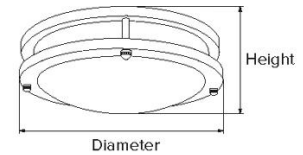

Darby LED Standard Lumen Decorative Flush Mount Lights

Features

- White polycarbonate lens.
- Contemporary double ring design.
- Fully assembled and easy to install.
- Suitable for qualified hard wire installation into a standard 4x4 junction box.
- cUL listed for damp location.
- ENERGY STAR. CA Title 24 compliant (JA8-2016).

Specifications

Wattage	14W
Lumens	1075 lm
Voltage	120V
Color Temp.	4000K
Dimmable	Triac/ELV
Lamp Type	LED
CRI	90+
Damp Location	Listed

Size Chart

Size	Diameter	Height
10"	9 ⁷ / ₈ "	2 ³ / ₄ "
12"	12 ¹ / ₈ "	3 ³ / ₈ "
14"	14 ¹ / ₈ "	3 ³ / ₄ "
16"	16 ¹ / ₈ "	4 ³ / ₈ "
18"	18 ¹ / ₈ "	4 ³ / ₄ "

Product Number

Item	Description	Lamp type	Lumens	CCT	Watts	Voltage	Dimming	Finish
ELD11040W	10"	LED	1075 lm	4000K	14W	120V	Triac/ELV	Nickel

Product Number Builder Example: ELD11030W

ELCO LED Flush Mount	Diameter	Color Temp.	Finish
ELD1	<div style="border: 1px solid black; height: 20px; width: 100%;"></div> <p>10 10" 12 12" 14 14" 16 16"</p>	<div style="border: 1px solid black; height: 20px; width: 100%;"></div> <p>30 3000K 40 4000K CT5 2700-5000K</p>	<div style="border: 1px solid black; height: 20px; width: 100%;"></div> <p>W Nickel</p>

Photometric Report

Darby LED Standard Lumen Decorative Flush Mount Lights

PHOTOMETRIC REPORT

Product #: ELD14CT5
 Wattage / Lumens: 18.1W / 1682.7 lm
 Luminaire LPW: 92.7 lm/W

CANDLE POWER SUMMARY

Degress Vertical	0°
0	554
5	555
15	539
25	504
35	449
45	378
55	297
65	214
75	141
85	85
90	61