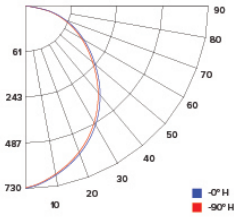

Specifications

Wattage	14W
Lumens	1075 lm
Voltage	120V
Color Temp.	4000K
Dimmable	Triac/ELV
Lamp Type	LED
CRI	90+
Damp Location	Listed

Size Chart

Size	Diameter	Height
10"	9 ⁷ / ₈ "	2 ³ / ₄ "
12"	12 ¹ / ₈ "	3 ³ / ₈ "
14"	14 ¹ / ₈ "	3 ³ / ₄ "
16"	16 ¹ / ₈ "	4 ³ / ₈ "
18"	18 ¹ / ₈ "	4 ³ / ₄ "

Photometric Report

Darby LED Standard Lumen Decorative Flush Mount Lights

PHOTOMETRIC REPORT

Product #: ELD14CT5
 Wattage / Lumens: 18.1W / 1682.7 lm
 Luminaire LPW: 92.7 lm/W

CANDLE POWER SUMMARY

Degress Vertical	0°
0	554
5	555
15	539
25	504
35	449
45	378
55	297
65	214
75	141
85	85
90	61

ILLUMINANCE AT A DISTANCE

Distance to Target Plane	Center Beam Footcandles	Beam Diameter
4'	34.6	11.5'
6'	15.4	17.3'
8'	8.66	23.0'
10'	5.54	28.8'

ZONAL LUMEN SUMMARY

Zone	Lumens	%Luminaire
0-30°	427.9	25.4
0-40°	697.9	41.5
0-60°	1,225.4	72.8
0-90°	1,648.7	98

PHOTOMETRIC REPORT

Product #: ELD16CT5
 Wattage / Lumens: 22.4W / 2221.5 lm
 Luminaire LPW: 98.8 lm/W

CANDLE POWER SUMMARY

Degress Vertical	0°
0	727
5	722
15	697
25	645
35	568
45	471
55	363
65	258
75	169
85	100
90	72