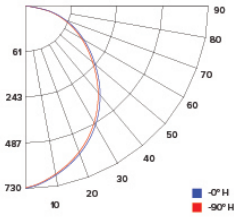

PHOTOMETRIC REPORT

Product #: ELD16CT5
Wattage / Lumens: 22.4W / 2221.5 lm
Luminaire LPW: 98.8 lm/W

CANDLE POWER SUMMARY

Degress Vertical	0°
0	727
5	722
15	697
25	645
35	568
45	471
55	363
65	258
75	169
85	100
90	72

ILLUMINANCE AT A DISTANCE

Distance to Target Plane	Center Beam Footcandles	Beam Diameter
4'	45.4	11.5'
6'	20.2	17.3'
8'	11.4	23.1'
10'	7.27	28.8'

ZONAL LUMEN SUMMARY

Zone	Lumens	%Luminaire
0-30°	561.6	25.3
0-40°	916.1	41.2
0-60°	1,608.0	72.4
0-90°	2,166.9	97.5