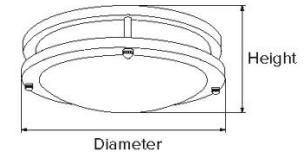

Specifications

| | |
|----------------------|-----------|
| Wattage | 30W |
| Lumens | 2100 lm |
| Voltage | 120V |
| Color Temp. | 4000K |
| Dimmable | Triac/ELV |
| Lamp Type | LED |
| CRI | 90+ |
| Damp Location | Listed |

Options

Nickel

Bronze

Size Chart

| Size | Diameter | Height |
|------|----------------------------------|---------------------------------|
| 10" | 9 ⁷ / ₈ " | 2 ³ / ₄ " |
| 12" | 12 ¹ / ₈ " | 3 ³ / ₈ " |
| 14" | 14 ¹ / ₈ " | 3 ³ / ₄ " |
| 16" | 16 ¹ / ₈ " | 4 ³ / ₈ " |
| 18" | 18 ¹ / ₈ " | 4 ³ / ₄ " |